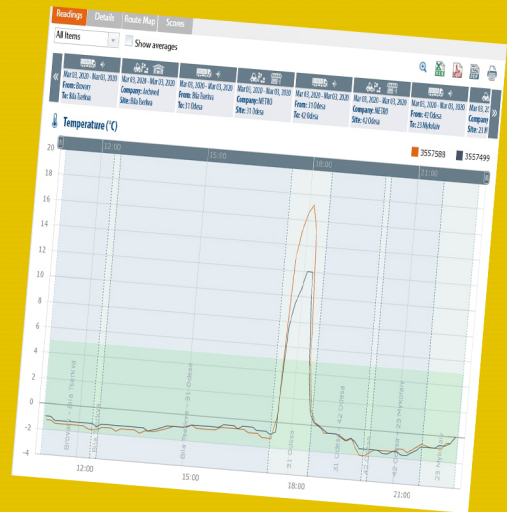

Our Real-Time Sensor

Get readings of temperature and relative humidity everywhere

info@bt9-tech.com

Xsense RT is a real time online multisensor device capable of maintaining data flow and Geo location. Real Time Alerts and Notifications based on pre defined Xsense platform parameters.

Preliminary Specifications:

Temperature range: - 35°C - 60°C

Humidity range: 0% - 90%