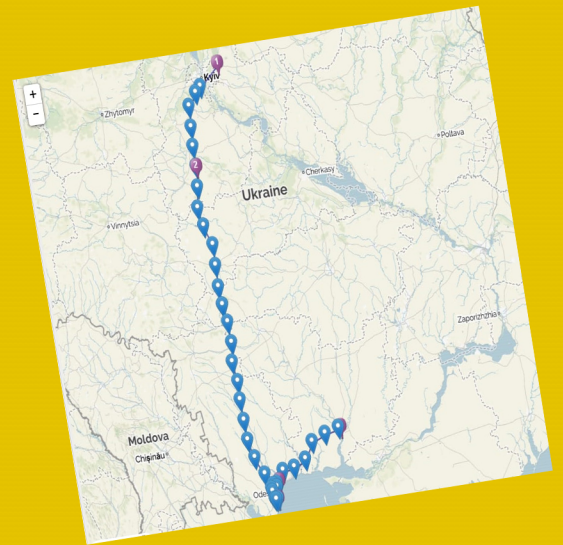

Our Real-Time Sensor

Get readings of temperature and relative humidity everywhere

info@bt9-tech.com

Xsense RT is a real time online multisensor device capable of maintaining data flow and Geo location. Real Time Alerts and Notifications based on pre defined Xsense platform parameters.